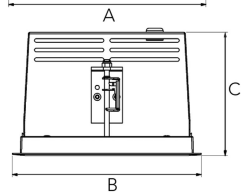

# ORION I 1500, 930 (BBBL), FRAME, FLOOD W/ GLASS, GREY

ITAB

- ✓ Diskret och prydligt tak
- ✓ Vrid lampan upp till 30° i valfri riktning
- ✓ Tillgänglig i vitt, svart och grått

## TECHNICAL SPECIFICATION

Product Code	300-13041130062
Colour	Grey
Control	On/off
CRI light colour	930 (BBBL)
Delivered lumen output lm	1266
Driver	Stand alone, included
EEL	E
Light distribution	Flood
Lightsource	LED COB
Mains input voltage	220-240 V
Measurements A	165
Measurements B	158
Measurements C	103
Mounting	Recessed
Position	360°/30°
Lifetime	L80 B10, 50.000h
Protection	IP 20, class III
Sawing instructions x	157
Sawing instructions y	150
Start Time	Instant
System power W	9,3
Unit	mm
Weight	0,9

A= 165mm  
B= 158mm  
C= 103mm

Spot	Medium	Flood	Wide Flood
16°	28°	40°	65°
m	ø	m	ø
1.0	0.28	1.0	0.73
2.0	0.56	2.0	1.46
3.0	0.83	3.0	2.18
1.0	0.50	1.0	1.28
2.0	1.00	2.0	2.56
3.0	1.51	3.0	3.84

157 x 150mm