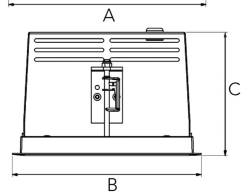

# ORION I 1500, 930 (BBBL), FRAME, FLOOD W/ GLASS, GREY

ITAB

- ✓ Diskret och prydligt tak
- ✓ Vrid lampan upp till 30° i valfri riktning
- ✓ Tillgänglig i vitt, svart och grått

## TECHNICAL SPECIFICATION

Product Code	300-505-30
Colour	Grey
Control	On/off
CRI light colour	930 (BBBL)
Delivered lumen output lm	1266
Driver	Stand alone, included
EEL	E
Light distribution	Flood
Lightsource	LED COB
Mains input voltage	220-240 V
Measurements A	165
Measurements B	158
Measurements C	103
Mounting	Recessed
Position	360°/30°
Lifetime	L80 B10, 50.000h
Protection	IP 20, class III
Sawing instructions x	157
Sawing instructions y	150
Start Time	Instant
System power W	9,3
Unit	mm
Weight	0,9

A= 165mm  
B= 158mm  
C= 103mm

Spot	Medium	Flood	Wide Flood
16°	28°	40°	65°
m	ø	m	ø
1.0	0.28	1.0	0.73
2.0	0.56	2.0	1.46
3.0	0.83	3.0	2.18
1.0	0.50	1.0	1.28
2.0	1.00	2.0	2.56
3.0	1.51	3.0	3.84

157 x 150mm