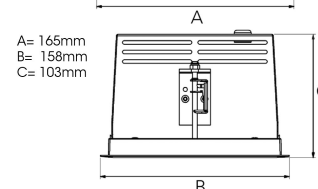

ORION I 1500, 930 (BBBL), FRAME, FLOOD W/ GLASS, BLACK

ITAB

- ✓ Diskret och prydligt tak
- ✓ Vrid lampan upp till 30° i valfri riktning
- ✓ Tillgänglig i vitt, svart och grått

TECHNICAL SPECIFICATION

Product Code	300-505-20
Colour	Black
Control	On/off
CRI light colour	930 (BBBL)
Delivered lumen output lm	1266
Driver	Stand alone, included
EEL	E
Light distribution	Flood
Lightsource	LED COB
Mains input voltage	220-240 V
Measurements A	165
Measurements B	158
Measurements C	103
Mounting	Recessed
Position	360°/30°
Lifetime	L80 B10, 50.000h
Protection	IP 20, class III
Sawing instructions x	157
Sawing instructions y	150
Start Time	Instant
System power W	9,3
Unit	mm
Weight	0,9

A= 165mm
B= 158mm
C= 103mm

Spot	Medium	Flood	Wide Flood
16°	28°	40°	65°
m	ø	m	ø
1.0	0.28	1.0	0.73
2.0	0.56	2.0	1.46
3.0	0.83	3.0	2.18
1.0	0.50	1.0	1.28
2.0	1.00	2.0	2.56
3.0	1.51	3.0	3.84

157 x 150mm