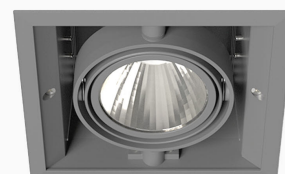

ORION I 1500, 930 (BBBL), FRAME, FLOOD W/ GLASS, BLACK

ITAB

- ✓ Diskret och prydligt tak
- ✓ Vrid lampan upp till 30° i valfri riktning
- ✓ Tillgänglig i vitt, svart och grått

TECHNICAL SPECIFICATION

Product Code	300-505-20
Colour	Black
Control	On/off
CRI light colour	930 (BBBL)
Delivered lumen output lm	1266
Driver	Stand alone, included
EEL	E
Light distribution	Flood
Lightsource	LED COB
Mains input voltage	220-240 V
Measurements A	165
Measurements B	158
Measurements C	103
Mounting	Recessed
Position	360°/30°
Lifetime	L80 B10, 50.000h
Protection	IP 20, class III
Sawing instructions x	157
Sawing instructions y	150
Start Time	Instant
System power W	9,3
Unit	mm
Weight	0,9

A= 165mm
B= 158mm
C= 103mm

Spot	Medium	Flood	Wide Flood
16°	28°	40°	65°
m	ø	m	ø
1.0	0.28	1.0	0.73
2.0	0.56	2.0	1.46
3.0	0.83	3.0	2.18
1.0	0.50	1.0	1.28
2.0	1.00	2.0	2.56
3.0	1.51	3.0	3.84

157 x 150mm