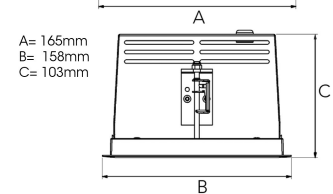

ORION I 1500, 930 (BBBL), FRAME, FLOOD W/ GLASS, WHITE

ITAB

- ✓ Diskret och prydligt tak
- ✓ Vrid lampan upp till 30° i valfri riktning
- ✓ Tillgänglig i vitt, svart och grått

TECHNICAL SPECIFICATION

Product Code	300-505-10
Colour	White
Control	On/off
CRI light colour	930 (BBBL)
Delivered lumen output lm	1266
Driver	Stand alone, included
EEL	E
Light distribution	Flood
Lightsource	LED COB
Mains input voltage	220-240 V
Measurements A	165
Measurements B	158
Measurements C	103
Mounting	Recessed
Position	360°/30°
Lifetime	L80 B10, 50.000h
Protection	IP 20, class III
Sawing instructions x	157
Sawing instructions y	150
Start Time	Instant
System power W	9,3
Unit	mm
Weight	0,9

Spot	Medium	Flood	Wide Flood
16°	28°	40°	65°
m	ø	m	ø
1.0	0.28	1.0	0.73
2.0	0.56	2.0	1.46
3.0	0.83	3.0	2.18
1.0	0.50	1.0	1.28
2.0	1.00	2.0	2.56
3.0	1.51	3.0	3.84

157 x 150mm