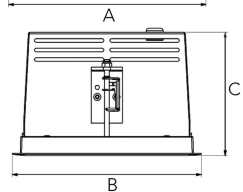

ORION I 1500, 930 (BBBL), FRAME, FLOOD W/ GLASS, WHITE

ITAB

- ✓ Diskret och prydligt tak
- ✓ Vrid lampan upp till 30° i valfri riktning
- ✓ Tillgänglig i vitt, svart och grått

TECHNICAL SPECIFICATION

Product Code	300-11041130062
Colour	White
Control	On/off
CRI light colour	930 (BBBL)
Delivered lumen output lm	1266
Driver	Stand alone, included
EEL	E
Light distribution	Flood
Lightsource	LED COB
Mains input voltage	220-240 V
Measurements A	165
Measurements B	158
Measurements C	103
Mounting	Recessed
Position	360°/30°
Lifetime	L80 B10, 50.000h
Protection	IP 20, class III
Sawing instructions x	157
Sawing instructions y	150
Start Time	Instant
System power W	9,3
Unit	mm
Weight	0,9

A= 165mm
B= 158mm
C= 103mm

Spot	Medium	Flood	Wide Flood
16°	28°	40°	65°
m	ø	m	ø
1.0	0.28	1.0	0.73
2.0	0.56	2.0	1.46
3.0	0.83	3.0	2.18
1.0	0.50	1.0	1.28
2.0	1.00	2.0	2.56
3.0	1.51	3.0	3.84

157 x 150mm