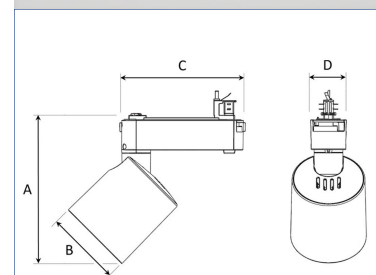

TECHNICAL SPECIFICATION

Product Code	287-551-30
Colour	Grey
Control	On/off
CRI light colour	940
Delivered lumen output lm	3800
Driver	Built in
EEL	E
Light distribution	Medium
Lightsource	LED COB
Mains input voltage	220-240V
Measurements A	198
Measurements B	104
Measurements C	167
Measurements D	49
Mounting	Track
Position	360°/90°
Lifetime	L80 B10, 50.000h
Protection	IP 20, class I
Start Time	Instant
System power W	36
Unit	mm
Weight	1,0

A= 198mm C= 167mm
B= 104mm D= 49mm

Spot	Medium	Flood	Wide Flood
m	°	m	°
1.0	0.25	1.0	0.48
2.0	0.49	2.0	0.95
3.0	0.74	3.0	1.43
m	°	m	°
1.0	0.25	1.0	0.48
2.0	0.49	2.0	0.95
3.0	0.74	3.0	1.43