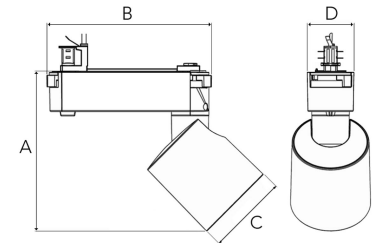

REVOC MINI 2000, 930 (BBBL), SPOT W/ GLASS, GREY

ITAB

- ✓ Ren och minimalistisk design
- ✓ En serie med låg till hög lumental
- ✓ Enkel att justera.
- ✓ Driver integrerad i skenan
- ✓ Finns i vitt, svart och grått

A= 166mm, B= 172mm
C= 83,5mm, D= 45mm

Spot	Medium	Flood	Wide Flood
16°	28°	40°	65°
m	m	m	m
o	o	o	o
1.0	1.0	1.0	1.0
2.0	2.0	2.0	2.0
3.0	3.0	3.0	3.0
0.28	0.50	0.73	1.28
0.56	1.00	1.46	2.56
0.83	1.51	2.18	3.84

TECHNICAL SPECIFICATION

Product Code	285-510-30
Colour	Grey
Control	On/off
CRI light colour	930 (BBBL)
Delivered lumen output lm	1689
Driver	Built in
EEl	E
Light distribution	Spot
Lightsource	LED COB
Mains input voltage	220-240 V
Measurements A	166
Measurements B	172
Measurements C	83,5
Measurements D	49
Mounting	Track
Position	360°/90°
Lifetime	L80 B10, 50.000h
Protection	IP 20, class I
Start Time	Instant
System power W	12,5
Unit	mm
Weight	0,76