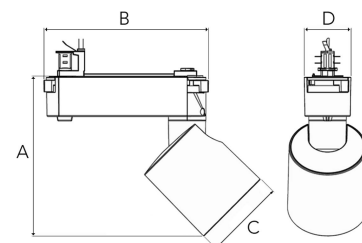

REVOC MINI 2500, 930 (BBBL), FLOOD W/ GLASS, GREY

ITAB

- ✓ Ren och minimalistisk design
- ✓ En serie med låg till hög lumental
- ✓ Enkel att justera.
- ✓ Driver integrerad i skenan
- ✓ Finns i vitt, svart och grått

TECHNICAL SPECIFICATION

Product Code	285-592-30
Colour	Grey
Control	On/off
CRI light colour	930 (BBBL)
Delivered lumen output lm	2468
Driver	Built in
EEL	E
Light distribution	Flood
Lightsource	LED COB
Mains input voltage	220-240 V
Measurements A	166
Measurements B	172
Measurements C	83,5
Measurements D	49
Mounting	Track
Position	360°/90°
Lifetime	L80 B10, 50.000h
Protection	IP 20, class I
Start Time	Instant
System power W	18,4
Unit	mm
Weight	0,76

A= 166mm, B= 172mm
C= 83,5mm, D= 45mm

Spot	Medium	Flood	Wide Flood
16°	28°	40°	65°
m	m	m	m
1.0	1.0	1.0	1.0
2.0	2.0	2.0	2.0
3.0	3.0	3.0	3.0
0.28	0.50	0.73	1.28
0.56	1.00	1.46	2.56
0.83	1.51	2.18	3.84