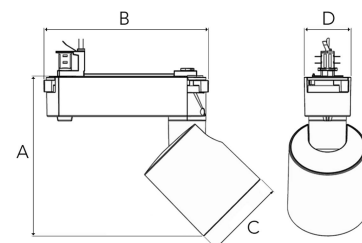

REVOC MINI 2000, 930 (BBBL), FLOOD W/ GLASS, GREY

ITAB

- ✓ Ren och minimalistisk design
- ✓ En serie med låg till hög lumental
- ✓ Enkel att justera.
- ✓ Driver integrerad i skenan
- ✓ Finns i vitt, svart och grått

TECHNICAL SPECIFICATION

Product Code	285-512-30
Colour	Grey
Control	On/off
CRI light colour	930 (BBBL)
Delivered lumen output lm	1689
Driver	Built in
EEL	E
Light distribution	Flood
Lightsource	LED COB
Mains input voltage	220-240 V
Measurements A	166
Measurements B	172
Measurements C	83,5
Measurements D	49
Mounting	Track
Position	360°/90°
Lifetime	L80 B10, 50.000h
Protection	IP 20, class I
Start Time	Instant
System power W	12,5
Unit	mm
Weight	0,76

A= 166mm, B= 172mm
C= 83,5mm, D= 45mm

Spot	Medium	Flood	Wide Flood
16°	28°	40°	65°
m	m	m	m
1.0	1.0	1.0	1.0
2.0	2.0	2.0	2.0
3.0	3.0	3.0	3.0
0.28	0.50	0.73	1.28
0.56	1.00	1.46	2.56
0.83	1.51	2.18	3.84