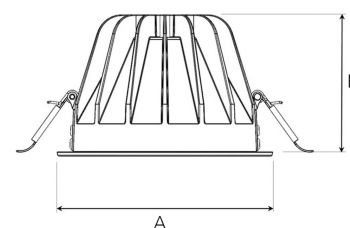

TITAN L 3000, 930 (BBBL), SPOT W/ GLASS, GREY

ITAB

- ✓ Diskret och prydligt tak
- ✓ Avbländat, bekvämt ljus med hög komfort
- ✓ Finns i olika storlekar och lumenpaket
- ✓ Verktygsfri installation
- ✓ Tillgänglig i vitt, svart och grått

TECHNICAL SPECIFICATION

| | |
|------------------------------|-----------------------|
| Product Code | 292-500-30 |
| Colour | Grey |
| Control | On/off |
| CRI light colour | 930 (BBBL) |
| Delivered lumen output lm | 2560 |
| Driver | Stand alone, included |
| EEL | E |
| Light distribution | Spot |
| Lightsource | LED COB |
| Mains input voltage | 220-240 V |
| Measurements A | 160 |
| Measurements B | 106 |
| Mounting | Recessed |
| Position | Fixed |
| Lifetime | L80 B10, 50.000h |
| Protection | IP 20, class III |
| Sawing instructions diameter | 150 |
| Start Time | Instant |
| System power W | 21 |
| Unit | mm |
| Weight | 0,85 |

A= 160mm, B= 106mm

| Spot | Medium | Flood | Wide Flood |
|------|--------|-------|------------|
| 14° | 26° | 37° | 55° |
| m | ø | m | ø |
| 1.0 | 0.24 | 1.0 | 0.47 |
| 2.0 | 0.48 | 2.0 | 0.94 |
| 3.0 | 0.72 | 3.0 | 1.41 |
| 1.0 | 0.68 | 1.0 | 1.05 |
| 2.0 | 1.35 | 2.0 | 2.10 |
| 3.0 | 2.03 | 3.0 | 3.15 |

150mm