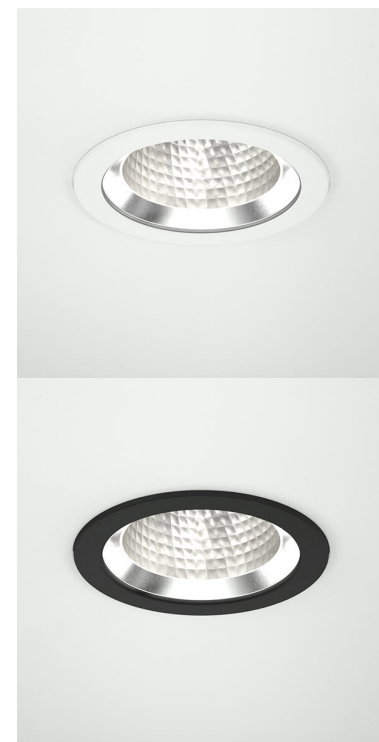

TITAN L 3000, 930 (BBBL), SPOT W/ GLASS, GREY

ITAB

- ✓ Diskret och prydligt tak
- ✓ Avbländat, bekvämt ljus med hög komfort
- ✓ Finns i olika storlekar och lumenpaket
- ✓ Verktygsfri installation
- ✓ Tillgänglig i vitt, svart och grått

TECHNICAL SPECIFICATION

| | |
|------------------------------|-----------------------|
| Product Code | 292-500-30 |
| Colour | Grey |
| Control | On/off |
| CRI light colour | 930 (BBBL) |
| Delivered lumen output lm | 2560 |
| Driver | Stand alone, included |
| EEL | E |
| Light distribution | Spot |
| Lightsource | LED COB |
| Mains input voltage | 220-240 V |
| Measurements A | 160 |
| Measurements B | 106 |
| Mounting | Recessed |
| Position | Fixed |
| Lifetime | L80 B10, 50.000h |
| Protection | IP 20, class III |
| Sawing instructions diameter | 150 |
| Start Time | Instant |
| System power W | 21 |
| Unit | mm |
| Weight | 0,85 |

A= 160mm, B= 106mm

| Spot | Medium | Flood | Wide Flood |
|------|--------|-------|------------|
| 14° | 26° | 37° | 55° |
| m | ø | m | ø |
| 1.0 | 0.24 | 1.0 | 0.47 |
| 2.0 | 0.48 | 2.0 | 0.94 |
| 3.0 | 0.72 | 3.0 | 1.41 |
| 1.0 | 0.68 | 1.0 | 1.05 |
| 2.0 | 1.35 | 2.0 | 2.10 |
| 3.0 | 2.03 | 3.0 | 3.15 |

150mm