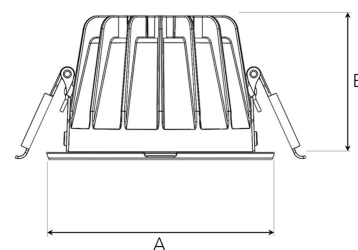

TITAN MINI 1000, 930, FLOOD, WIDE TRIM, WHITE

ITAB

- ✓ Diskret och prydligt tak
- ✓ Finns i olika storlekar och lumenpaket
- ✓ Verktygsfri installation
- ✓ Tillgänglig i vitt, svart och grått

A= 102mm, B= 65mm

Spot	Medium	Flood	Wide Flood
16°	28°	40°	65°
m	m	m	m
o	o	o	o
1.0	1.0	1.0	1.0
0.28	0.50	0.73	1.28
2.0	2.0	2.0	2.0
0.56	1.00	1.46	2.56
3.0	3.0	3.0	3.0
0.83	1.51	2.18	3.84

92mm

TECHNICAL SPECIFICATION

Product Code	308-725-10
Colour	White
Control	On/off
CRI light colour	930
Delivered lumen output lm	1000
Driver	Stand alone, included
EEL	E
Light distribution	Flood
Lightsources	LED COB
Mains input voltage	220-240V
Measurements A	102
Measurements B	65
Mounting	Recessed
Position	Fixed
Lifetime	L80 B10 50.000h
Protection	IP 20, class III
Sawing instructions diameter	Ø92
Start Time	Instant
System power W	6,5
Unit	mm
Weight	0,28