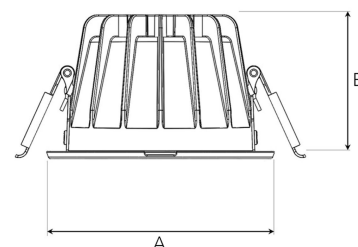

TITAN MINI 2500, 930 (BBBL), FLOOD W/ GLASS, GREY

ITAB

- ✓ Diskret och prydligt tak
- ✓ Finns i olika storlekar och lumenpaket
- ✓ Verktygsfri installation
- ✓ Tillgänglig i vitt, svart och grått

A= 102mm, B= 65mm

Spot	Medium		Flood		Wide Flood		
	16°	28°	40°	65°			
m	ø	m	ø	m	ø	m	
1.0	0.28	1.0	0.50	1.0	0.73	1.0	1.28
2.0	0.56	2.0	1.00	2.0	1.46	2.0	2.56
3.0	0.83	3.0	1.51	3.0	2.18	3.0	3.84

92mm

TECHNICAL SPECIFICATION

Product Code	308-592-30
Colour	Grey
Control	On/off
CRI light colour	930 (BBBL)
Delivered lumen output lm	2468
Driver	Stand alone, included
EEL	E
Light distribution	Flood
Lightsource	LED COB
Mains input voltage	220-240 V
Measurements A	102
Measurements B	65
Mounting	Recessed
Position	Fixed
Lifetime	L80 B10, 50.000h
Protection	IP 20, class III
Sawing instructions diameter	92
Start Time	Instant
System power W	18,4
Unit	mm
Weight	0,28