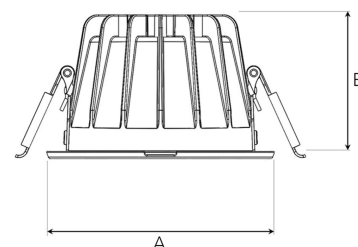

TITAN MINI 2500, 930 (BBBL), FLOOD W/ GLASS, BLACK

ITAB

- ✓ Diskret och prydligt tak
- ✓ Finns i olika storlekar och lumenpaket
- ✓ Verktygsfri installation
- ✓ Tillgänglig i vitt, svart och grått

A= 102mm, B= 65mm

Spot	Medium		Flood		Wide Flood		
	16°	28°	40°	65°			
m	φ	m	φ	m	φ	m	φ
1.0	0.28	1.0	0.50	1.0	0.73	1.0	1.28
2.0	0.56	2.0	1.00	2.0	1.46	2.0	2.56
3.0	0.83	3.0	1.51	3.0	2.18	3.0	3.84

92mm

TECHNICAL SPECIFICATION

Product Code	308-592-20
Colour	Black
Control	On/off
CRI light colour	930 (BBBL)
Delivered lumen output lm	2468
Driver	Stand alone, included
EEI	E
Light distribution	Flood
Lightsource	LED COB
Mains input voltage	220-240 V
Measurements A	102
Measurements B	65
Mounting	Recessed
Position	Fixed
Lifetime	L80 B10, 50.000h
Protection	IP 20, class III
Sawing instructions diameter	92
Start Time	Instant
System power W	18,4
Unit	mm
Weight	0,28