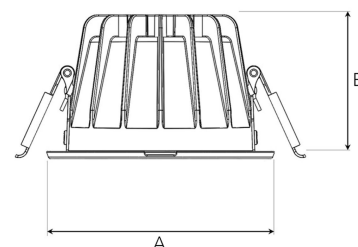

TITAN MINI 2000, 930 (BBBL), WIDE FLOOD W/ GLASS, WHITE

ITAB

- ✓ Diskret och prydligt tak
- ✓ Finns i olika storlekar och lumenpaket
- ✓ Verktygsfri installation
- ✓ Tillgänglig i vitt, svart och grått

A= 102mm, B= 65mm

Spot	Medium		Flood		Wide Flood		
	16°	28°	40°	65°			
m	φ	m	φ	m	φ	m	φ
1.0	0.28	1.0	0.50	1.0	0.73	1.0	1.28
2.0	0.56	2.0	1.00	2.0	1.46	2.0	2.56
3.0	0.83	3.0	1.51	3.0	2.18	3.0	3.84

92mm

TECHNICAL SPECIFICATION

Product Code	308-513-10
Colour	White
Control	On/off
CRI light colour	930 (BBBL)
Delivered lumen output lm	1689
Driver	Stand alone, included
EEL	E
Light distribution	Wide flood
Lightsource	LED COB
Mains input voltage	220-240 V
Measurements A	102
Measurements B	65
Mounting	Recessed
Position	Fixed
Lifetime	L80 B10, 50.000h
Protection	IP 20, class III
Sawing instructions diameter	92
Start Time	Instant
System power W	12,5
Unit	mm
Weight	0,28