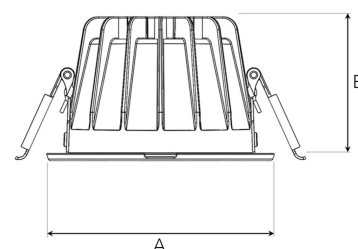

TITAN MINI 1500, 930 (BBBL), WIDE FLOOD W/ GLASS, GREY

ITAB

- ✓ Diskret och prydligt tak
- ✓ Finns i olika storlekar och lumenpaket
- ✓ Verktygsfri installation
- ✓ Tillgänglig i vitt, svart och grått

A= 102mm, B= 65mm

Spot	Medium		Flood		Wide Flood		
	16°	28°	40°	65°			
m	φ	m	φ	m	φ	m	φ
1.0	0.28	1.0	0.50	1.0	0.73	1.0	1.28
2.0	0.56	2.0	1.00	2.0	1.46	2.0	2.56
3.0	0.83	3.0	1.51	3.0	2.18	3.0	3.84

92mm

TECHNICAL SPECIFICATION

Product Code	308-503-30
Colour	Grey
Control	On/off
CRI light colour	930 (BBBL)
Delivered lumen output lm	1266
Driver	Stand alone, included
EEl	E
Light distribution	Wide flood
Lightsource	LED COB
Mains input voltage	220-240 V
Measurements A	102
Measurements B	65
Mounting	Recessed
Position	Fixed
Lifetime	L80 B10, 50.000h
Protection	IP 20, class III
Sawing instructions diameter	92
Start Time	Instant
System power W	9,3
Unit	mm
Weight	0,28