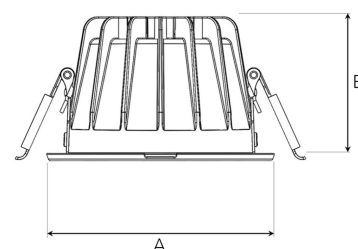

# TITAN MINI 1500, 930 (BBBL), WIDE FLOOD W/ GLASS, BLACK

ITAB

- ✓ Diskret och prydligt tak
- ✓ Finns i olika storlekar och lumenpaket
- ✓ Verktygsfri installation
- ✓ Tillgänglig i vitt, svart och grått

A= 102mm, B= 65mm

Spot	Medium		Flood		Wide Flood		
	16°	28°	40°	65°			
m	φ	m	φ	m	φ	m	φ
1.0	0.28	1.0	0.50	1.0	0.73	1.0	1.28
2.0	0.56	2.0	1.00	2.0	1.46	2.0	2.56
3.0	0.83	3.0	1.51	3.0	2.18	3.0	3.84

92mm

## TECHNICAL SPECIFICATION

Product Code	308-503-20
Colour	Black
Control	On/off
CRI light colour	930 (BBBL)
Delivered lumen output lm	1266
Driver	Stand alone, included
EEL	E
Light distribution	Wide flood
Lightsource	LED COB
Mains input voltage	220-240 V
Measurements A	102
Measurements B	65
Mounting	Recessed
Position	Fixed
Lifetime	L80 B10, 50.000h
Protection	IP 20, class III
Sawing instructions diameter	92
Start Time	Instant
System power W	9,3
Unit	mm
Weight	0,28