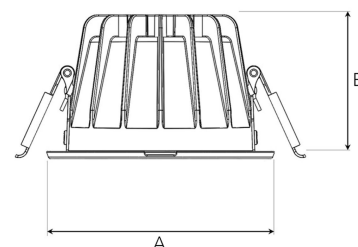

# TITAN MINI 1500, 930 (BBBL), WIDE FLOOD W/ GLASS, WHITE

ITAB

- ✓ Diskret och prydligt tak
- ✓ Finns i olika storlekar och lumenpaket
- ✓ Verktygsfri installation
- ✓ Tillgänglig i vitt, svart och grått

A= 102mm, B= 65mm

Spot	Medium		Flood		Wide Flood		
	16°	28°	40°	65°			
m	φ	m	φ	m	φ	m	φ
1.0	0.28	1.0	0.50	1.0	0.73	1.0	1.28
2.0	0.56	2.0	1.00	2.0	1.46	2.0	2.56
3.0	0.83	3.0	1.51	3.0	2.18	3.0	3.84

92mm

## TECHNICAL SPECIFICATION

Product Code	308-503-10
Colour	White
Control	On/off
CRI light colour	930 (BBBL)
Delivered lumen output lm	1266
Driver	Stand alone, included
EEL	E
Light distribution	Wide flood
Lightsource	LED COB
Mains input voltage	220-240 V
Measurements A	102
Measurements B	65
Mounting	Recessed
Position	Fixed
Lifetime	L80 B10, 50.000h
Protection	IP 20, class III
Sawing instructions diameter	92
Start Time	Instant
System power W	9,3
Unit	mm
Weight	0,28