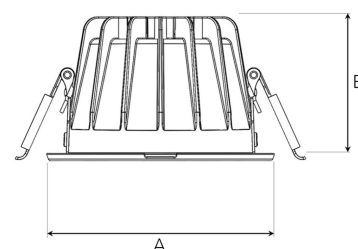

TITAN MINI 2500, 930 (BBBL), SPOT W/ GLASS, GREY

ITAB

- ✓ Diskret och prydligt tak
- ✓ Finns i olika storlekar och lumenpaket
- ✓ Verktygsfri installation
- ✓ Tillgänglig i vitt, svart och grått

A= 102mm, B= 65mm

Spot	Medium		Flood		Wide Flood		
	16°	28°	40°	65°			
m	ø	m	ø	m	ø	m	
1.0	0.28	1.0	0.50	1.0	0.73	1.0	1.28
2.0	0.56	2.0	1.00	2.0	1.46	2.0	2.56
3.0	0.83	3.0	1.51	3.0	2.18	3.0	3.84

92mm

TECHNICAL SPECIFICATION

Product Code	308-590-30
Colour	Grey
Control	On/off
CRI light colour	930 (BBBL)
Delivered lumen output lm	2468
Driver	Stand alone, included
EEL	E
Light distribution	Spot
Lightsource	LED COB
Mains input voltage	220-240 V
Measurements A	102
Measurements B	65
Mounting	Recessed
Position	Fixed
Lifetime	L80 B10, 50.000h
Protection	IP 20, class III
Sawing instructions diameter	92
Start Time	Instant
System power W	18,4
Unit	mm
Weight	0,28