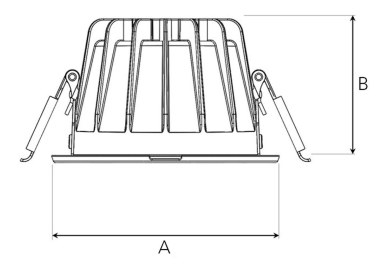

TITAN MINI 2500, 930 (BBBL), SPOT W/ GLASS, WHITE

- ✓ Diskret och prydligt tak
- ✓ Finns i olika storlekar och lumenpaket
- ✓ Verktygsfri installation
- ✓ Tillgänglig i vitt, svart och grått

A= 102mm, B= 65mm

TECHNICAL SPECIFICATION

Product Code	308-590-10
Colour	White
Control	On/off
CRI light colour	930 (BBBL)
Delivered lumen output lm	2468
Driver	Stand alone, included
EEL	E
Light distribution	Spot
Lightsource	LED COB
Mains input voltage	220-240 V
Measurements A	102
Measurements B	65
Mounting	Recessed
Position	Fixed
Lifetime	L80 B10, 50.000h
Protection	IP 20, class III
Sawing instructions diameter	92
Start Time	Instant
System power W	18,4
Unit	mm
Weight	0,28

Spot	Medium	Flood	Wide Flood
16°	28°	40°	65°
m	m	m	m
1.0 0.28	1.0 0.50	1.0 0.73	1.0 1.28
2.0 0.56	2.0 1.00	2.0 1.46	2.0 2.56
3.0 0.83	3.0 1.51	3.0 2.18	3.0 3.84

92mm