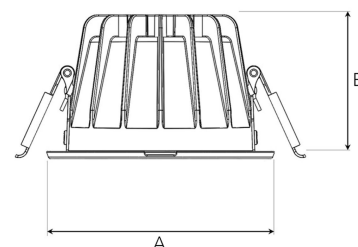

# TITAN MINI 2000, 930 (BBBL), SPOT W/ GLASS, GREY

ITAB

- ✓ Diskret och prydligt tak
- ✓ Finns i olika storlekar och lumenpaket
- ✓ Verktygsfri installation
- ✓ Tillgänglig i vitt, svart och grått

A= 102mm, B= 65mm

Spot	Medium		Flood		Wide Flood		
	16°	28°	40°	65°			
m	φ	m	φ	m	φ	m	φ
1.0	0.28	1.0	0.50	1.0	0.73	1.0	1.28
2.0	0.56	2.0	1.00	2.0	1.46	2.0	2.56
3.0	0.83	3.0	1.51	3.0	2.18	3.0	3.84

92mm

## TECHNICAL SPECIFICATION

Product Code	308-510-30
Colour	Grey
Control	On/off
CRI light colour	930 (BBBL)
Delivered lumen output lm	1689
Driver	Stand alone, included
EEL	E
Light distribution	Spot
Lightsource	LED COB
Mains input voltage	220-240 V
Measurements A	102
Measurements B	65
Mounting	Recessed
Position	Fixed
Lifetime	L80 B10, 50.000h
Protection	IP 20, class III
Sawing instructions diameter	92
Start Time	Instant
System power W	12,5
Unit	mm
Weight	0,28