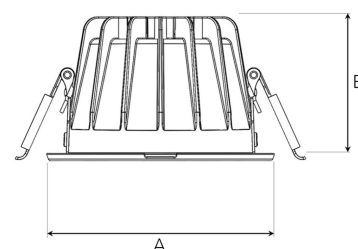

TITAN MINI 1500, 930 (BBBL), SPOT W/ GLASS, GREY

ITAB

- ✓ Diskret och prydligt tak
- ✓ Finns i olika storlekar och lumenpaket
- ✓ Verktygsfri installation
- ✓ Tillgänglig i vitt, svart och grått

A= 102mm, B= 65mm

Spot	Medium	Flood	Wide Flood
16°	28°	40°	65°
m	m	m	m
1.0	1.0	1.0	1.0
2.0	2.0	2.0	2.0
3.0	3.0	3.0	3.0
0.28	0.50	0.73	1.28
0.56	1.00	1.46	2.56
0.83	1.51	2.18	3.84

92mm

TECHNICAL SPECIFICATION

Product Code	308-500-30
Colour	Grey
Control	On/off
CRI light colour	930 (BBBL)
Delivered lumen output lm	1266
Driver	Stand alone, included
EEL	E
Light distribution	Spot
Lightsource	LED COB
Mains input voltage	220-240 V
Measurements A	102
Measurements B	65
Mounting	Recessed
Position	Fixed
Lifetime	L80 B10, 50.000h
Protection	IP 20, class III
Sawing instructions diameter	92
Start Time	Instant
System power W	9,3
Unit	mm
Weight	0,28