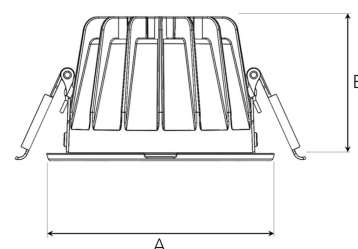

TITAN MINI 1500, 930 (BBBL), SPOT W/ GLASS, BLACK

ITAB

- ✓ Diskret och prydligt tak
- ✓ Finns i olika storlekar och lumenpaket
- ✓ Verktygsfri installation
- ✓ Tillgänglig i vitt, svart och grått

A= 102mm, B= 65mm

Spot	Medium		Flood		Wide Flood		
	16°	28°	40°	65°			
m	φ	m	φ	m	φ	m	
1.0	0.28	1.0	0.50	1.0	0.73	1.0	1.28
2.0	0.56	2.0	1.00	2.0	1.46	2.0	2.56
3.0	0.83	3.0	1.51	3.0	2.18	3.0	3.84

92mm

TECHNICAL SPECIFICATION

Product Code	308-500-20
Colour	Black
Control	On/off
CRI light colour	930 (BBBL)
Delivered lumen output lm	1266
Driver	Stand alone, included
EEL	E
Light distribution	Spot
Lightsource	LED COB
Mains input voltage	220-240 V
Measurements A	102
Measurements B	65
Mounting	Recessed
Position	Fixed
Lifetime	L80 B10, 50.000h
Protection	IP 20, class III
Sawing instructions diameter	92
Start Time	Instant
System power W	9,3
Unit	mm
Weight	0,28