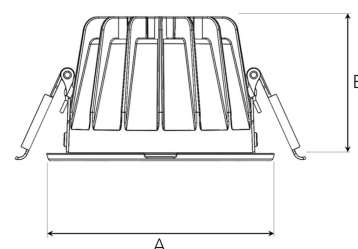

TITAN MINI 2500, 930 (BBBL), MEDIUM W/ GLASS, GREY

ITAB

- ✓ Diskret och prydligt tak
- ✓ Finns i olika storlekar och lumenpaket
- ✓ Verktygsfri installation
- ✓ Tillgänglig i vitt, svart och grått

A= 102mm, B= 65mm

Spot	Medium		Flood		Wide Flood		
	16°	28°	40°	65°			
m	ø	m	ø	m	ø	m	
1.0	0.28	1.0	0.50	1.0	0.73	1.0	1.28
2.0	0.56	2.0	1.00	2.0	1.46	2.0	2.56
3.0	0.83	3.0	1.51	3.0	2.18	3.0	3.84

92mm

TECHNICAL SPECIFICATION

Product Code	308-591-30
Colour	Grey
Control	On/off
CRI light colour	930 (BBBL)
Delivered lumen output lm	2468
Driver	Stand alone, included
EEL	E
Light distribution	Medium
Lightsource	LED COB
Mains input voltage	220-240 V
Measurements A	102
Measurements B	65
Mounting	Recessed
Position	Fixed
Lifetime	L80 B10, 50.000h
Protection	IP 20, class III
Sawing instructions diameter	92
Start Time	Instant
System power W	18,4
Unit	mm
Weight	0,28