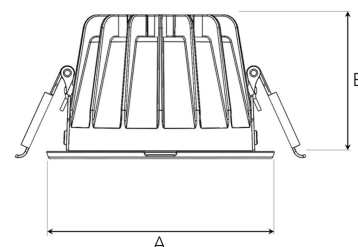

# TITAN MINI 2500, 930 (BBBL), MEDIUM W/ GLASS, WHITE

ITAB

- ✓ Diskret och prydligt tak
- ✓ Finns i olika storlekar och lumenpaket
- ✓ Verktygsfri installation
- ✓ Tillgänglig i vitt, svart och grått

A= 102mm, B= 65mm

Spot	Medium		Flood		Wide Flood		
	16°	28°	40°	65°			
m	ø	m	ø	m	ø	m	
1.0	0.28	1.0	0.50	1.0	0.73	1.0	1.28
2.0	0.56	2.0	1.00	2.0	1.46	2.0	2.56
3.0	0.83	3.0	1.51	3.0	2.18	3.0	3.84

92mm

## TECHNICAL SPECIFICATION

Product Code	308-591-10
Colour	White
Control	On/off
CRI light colour	930 (BBBL)
Delivered lumen output lm	2468
Driver	Stand alone, included
EEL	E
Light distribution	Medium
Lightsource	LED COB
Mains input voltage	220-240 V
Measurements A	102
Measurements B	65
Mounting	Recessed
Position	Fixed
Lifetime	L80 B10, 50.000h
Protection	IP 20, class III
Sawing instructions diameter	92
Start Time	Instant
System power W	18,4
Unit	mm
Weight	0,28