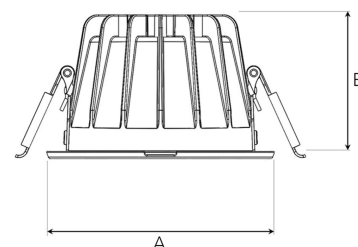

TITAN MINI 2000, 930 (BBBL), MEDIUM W/ GLASS, GREY

ITAB

- ✓ Diskret och prydligt tak
- ✓ Finns i olika storlekar och lumenpaket
- ✓ Verktygsfri installation
- ✓ Tillgänglig i vitt, svart och grått

A= 102mm, B= 65mm

Spot	Medium		Flood		Wide Flood		
	16°	28°	40°	65°			
m	φ	m	φ	m	φ	m	φ
1.0	0.28	1.0	0.50	1.0	0.73	1.0	1.28
2.0	0.56	2.0	1.00	2.0	1.46	2.0	2.56
3.0	0.83	3.0	1.51	3.0	2.18	3.0	3.84

92mm

TECHNICAL SPECIFICATION

Product Code	308-511-30
Colour	Grey
Control	On/off
CRI light colour	930 (BBBL)
Delivered lumen output lm	1689
Driver	Stand alone, included
EEL	E
Light distribution	Medium
Lightsource	LED COB
Mains input voltage	220-240 V
Measurements A	102
Measurements B	65
Mounting	Recessed
Position	Fixed
Lifetime	L80 B10, 50.000h
Protection	IP 20, class III
Sawing instructions diameter	92
Start Time	Instant
System power W	12,5
Unit	mm
Weight	0,28