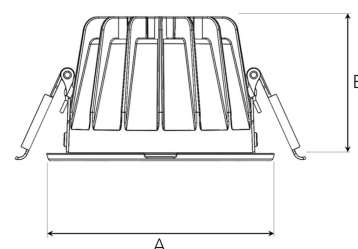

TITAN MINI 1500, 930, W/O GLASS, MEDIUM, GREY, H&M

ITAB

- ✓ Diskret och prydligt tak
- ✓ Finns i olika storlekar och lumenpaket
- ✓ Verktygsfri installation
- ✓ Tillgänglig i vitt, svart och grått

A= 102mm, B= 65mm

Spot	Medium		Flood		Wide Flood		
	16°	28°	40°	65°			
m	ø	m	ø	m	ø	m	
1.0	0.28	1.0	0.50	1.0	0.73	1.0	1.28
2.0	0.56	2.0	1.00	2.0	1.46	2.0	2.56
3.0	0.83	3.0	1.51	3.0	2.18	3.0	3.84

92mm

TECHNICAL SPECIFICATION

Product Code	308-501-30
Colour	Grey
Control	On/off
CRI light colour	930 (BBBL)
Delivered lumen output lm	1300
Driver	Stand alone, included
EEL	E
Light distribution	Medium
Lightsource	LED COB
Mains input voltage	220-240V
Measurements A	102
Measurements B	65
Mounting	Recessed
Position	Fixed
Lifetime	L80 B10 50.000h
Protection	IP 20, class III
Sawing instructions diameter	Ø92
Start Time	Instant
System power W	9,4
Unit	mm
Weight	0,28