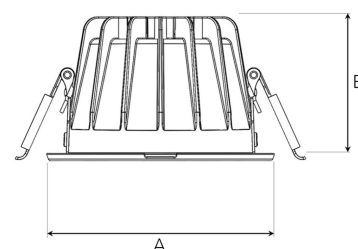

TITAN MINI 2000, 930 (BBBL), FLOOD W/ GLASS, GREY

ITAB

- ✓ Diskret och prydligt tak
- ✓ Finns i olika storlekar och lumenpaket
- ✓ Verktygsfri installation
- ✓ Tillgänglig i vitt, svart och grått

A= 102mm, B= 65mm

Spot	Medium		Flood		Wide Flood		
	16°	28°	40°	65°			
m	φ	m	φ	m	φ	m	φ
1.0	0.28	1.0	0.50	1.0	0.73	1.0	1.28
2.0	0.56	2.0	1.00	2.0	1.46	2.0	2.56
3.0	0.83	3.0	1.51	3.0	2.18	3.0	3.84

92mm

TECHNICAL SPECIFICATION

Product Code	308-512-30
Colour	Grey
Control	On/off
CRI light colour	930 (BBBL)
Delivered lumen output lm	1689
Driver	Stand alone, included
EEL	E
Light distribution	Flood
Lightsource	LED COB
Mains input voltage	220-240 V
Measurements A	102
Measurements B	65
Mounting	Recessed
Position	Fixed
Lifetime	L80 B10, 50.000h
Protection	IP 20, class III
Sawing instructions diameter	92
Start Time	Instant
System power W	12,5
Unit	mm
Weight	0,28