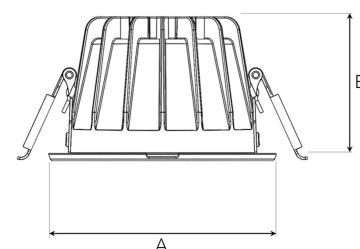

TITAN MINI 2000, 930 (BBBL), FLOOD W/ GLASS, BLACK

ITAB

- ✓ Diskret och prydligt tak
- ✓ Finns i olika storlekar och lumenpaket
- ✓ Verktygsfri installation
- ✓ Tillgänglig i vitt, svart och grått

A= 102mm, B= 65mm

Spot	Medium		Flood		Wide Flood		
	16°	28°	40°	65°			
m	φ	m	φ	m	φ	m	φ
1.0	0.28	1.0	0.50	1.0	0.73	1.0	1.28
2.0	0.56	2.0	1.00	2.0	1.46	2.0	2.56
3.0	0.83	3.0	1.51	3.0	2.18	3.0	3.84

92mm

TECHNICAL SPECIFICATION

Product Code	308-512-20
Colour	Black
Control	On/off
CRI light colour	930 (BBBL)
Delivered lumen output lm	1689
Driver	Stand alone, included
EEI	E
Light distribution	Flood
Lightsource	LED COB
Mains input voltage	220-240 V
Measurements A	102
Measurements B	65
Mounting	Recessed
Position	Fixed
Lifetime	L80 B10, 50.000h
Protection	IP 20, class III
Sawing instructions diameter	92
Start Time	Instant
System power W	12,5
Unit	mm
Weight	0,28