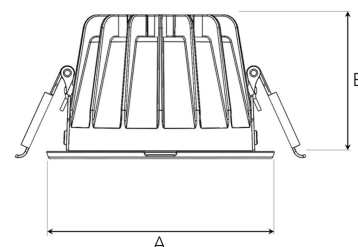

TITAN MINI 2000, 930 (BBBL), FLOOD W/ GLASS, WHITE

ITAB

- ✓ Diskret och prydligt tak
- ✓ Finns i olika storlekar och lumenpaket
- ✓ Verktygsfri installation
- ✓ Tillgänglig i vitt, svart och grått

A= 102mm, B= 65mm

Spot	Medium		Flood		Wide Flood		
	16°	28°	40°	65°			
m	φ	m	φ	m	φ	m	φ
1.0	0.28	1.0	0.50	1.0	0.73	1.0	1.28
2.0	0.56	2.0	1.00	2.0	1.46	2.0	2.56
3.0	0.83	3.0	1.51	3.0	2.18	3.0	3.84

92mm

TECHNICAL SPECIFICATION

Product Code	308-512-10
Colour	White
Control	On/off
CRI light colour	930 (BBBL)
Delivered lumen output lm	1689
Driver	Stand alone, included
EEL	E
Light distribution	Flood
Lightsource	LED COB
Mains input voltage	220-240 V
Measurements A	102
Measurements B	65
Mounting	Recessed
Position	Fixed
Lifetime	L80 B10, 50.000h
Protection	IP 20, class III
Sawing instructions diameter	92
Start Time	Instant
System power W	12,5
Unit	mm
Weight	0,28