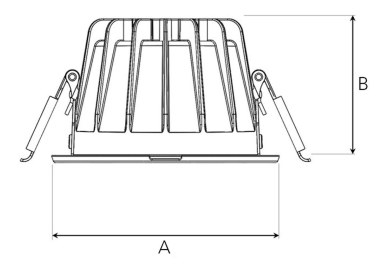

# TITAN MINI 1500, 930 (BBBL), FLOOD W/ GLASS, BLACK

- ✓ Diskret och prydligt tak
- ✓ Finns i olika storlekar och lumenpaket
- ✓ Verktygsfri installation
- ✓ Tillgänglig i vitt, svart och grått

A= 102mm, B= 65mm

## TECHNICAL SPECIFICATION

Product Code	308-502-20
Colour	Black
Control	On/off
CRI light colour	930 (BBBL)
Delivered lumen output lm	1266
Driver	Stand alone, included
EEL	E
Light distribution	Flood
Lightsource	LED COB
Mains input voltage	220-240 V
Measurements A	102
Measurements B	65
Mounting	Recessed
Position	Fixed
Lifetime	L80 B10, 50.000h
Protection	IP 20, class III
Sawing instructions diameter	92
Start Time	Instant
System power W	9,3
Unit	mm
Weight	0,28

Spot	Medium	Flood	Wide Flood
16°	28°	40°	65°
m	m	m	m
1.0	1.0	1.0	1.0
2.0	2.0	2.0	2.0
3.0	3.0	3.0	3.0
0.28	0.50	0.73	1.28
0.56	1.00	1.46	2.56
0.83	1.51	2.18	3.84

92mm