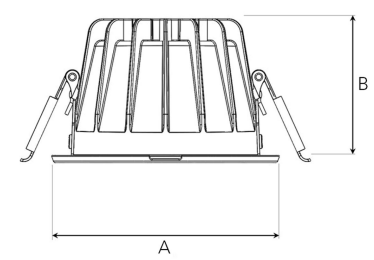

# TITAN MINI 1500, 930 (BBBL), FLOOD W/ GLASS, WHITE

- ✓ Diskret och prydligt tak
- ✓ Finns i olika storlekar och lumenpaket
- ✓ Verktygsfri installation
- ✓ Tillgänglig i vitt, svart och grått

A= 102mm, B= 65mm

## TECHNICAL SPECIFICATION

Product Code	308-502-10
Colour	White
Control	On/off
CRI light colour	930 (BBBL)
Delivered lumen output lm	1266
Driver	Stand alone, included
EEL	E
Light distribution	Flood
Lightsource	LED COB
Mains input voltage	220-240 V
Measurements A	102
Measurements B	65
Mounting	Recessed
Position	Fixed
Lifetime	L80 B10, 50.000h
Protection	IP 20, class III
Sawing instructions diameter	92
Start Time	Instant
System power W	9,3
Unit	mm
Weight	0,28

Spot	Medium	Flood	Wide Flood
16°	28°	40°	65°
m	m	m	m
1.0	1.0	1.0	1.0
2.0	2.0	2.0	2.0
3.0	3.0	3.0	3.0
0.28	0.50	0.73	1.28
0.56	1.00	1.46	2.56
0.83	1.51	2.18	3.84

92mm