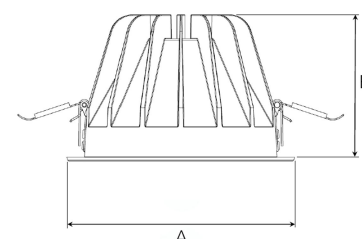

## TECHNICAL SPECIFICATION

Product Code	284-502-30
Colour	Grey
Control	On/off
CRI light colour	930 (BBBL)
Delivered lumen output lm	3780
Driver	Stand alone, included
EEL	E
Light distribution	Flood
Lightsource	LED COB
Mains input voltage	220-240 V
Measurements A	195
Measurements B	122
Mounting	Recessed
Position	Fixed
Lifetime	L80 B10, 50.000h
Protection	IP 20, class III
Sawing instructions diameter	178
Start Time	Instant
System power W	33
Unit	mm
Weight	0,85

A= 195mm, B= 122mm

Spot	Medium		Flood		Wide Flood	
	14°	26°	37°	55°	ø	
1.0	0.24	0.47	1.0	0.68	1.0	1.05
2.0	0.48	0.94	2.0	1.35	2.0	2.10
3.0	0.72	1.41	3.0	2.03	3.0	3.15

178mm