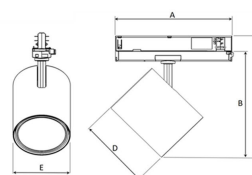

Technical specification

Product Code	369-02041510013
Colour	Black
Control	On/off
CRI light colour	930 (BBBL)
Delivered lumen output lm	1520
Driver	Built in
EEL	E
Light distribution	Spot
Lightsource	LED COB
Mains input voltage	220-240V
Measurements A	206
Measurements B	194
Measurements C	222
Measurements D	128
Mounting	Track
Position	360°/90°
Lifetime	L80 B10, 50.000h
Protection	IP 20, class II
Start Time	Instant
System power W	9.8
Unit	mm
Weight	0,7

A= 206 mm, B=194 mm, C=222 mm, D= 128 mm, E=104 mm

Spot	Medium	Flood	Wide Flood
16°	29°	40°	60°
m	o	m	o
1.0	0.31	0.52	0.76
2.0	0.62	1.05	1.52
3.0	0.93	1.57	2.28
1.0	0.52	0.76	1.16
2.0	1.05	1.52	2.32
3.0	1.57	2.28	3.48