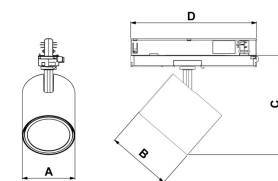

## Technical specification

Product Code	367-02071520013
Colour	Black
Control	On/off
CRI light colour	930 (BBBL)
Delivered lumen output lm	2950
Driver	Built in
EEL	E
Light distribution	Medium
Lightsource	LED COB
Mains input voltage	220-240V
Measurements A	86
Measurements B	106
Measurements C	164
Measurements D	206
Measurements E	134
Mounting	Track
Position	360°/90°
Lifetime	L80 B10 50.000h
Protection	IP 20, class II
Start Time	Instant
System power W	18,8
Unit	mm
Weight	0,49

A= 86 mm, B= 106 mm, C= 164 mm, D= 206 mm

Spot	Medium	Flood	Wide Flood
19°	29°	49°	70°
m	m	m	m
ø	ø	ø	ø
1.0	0.31	0.52	0.76
2.0	0.62	1.05	1.52
3.0	0.93	1.57	2.28
			3.48