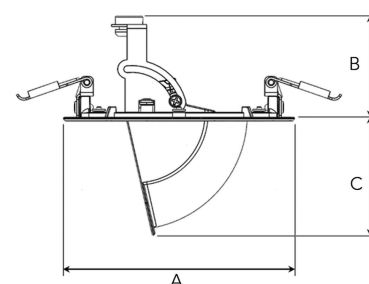

Product Code	303-503-30
Colour	Grey
Control	On/off
CRI light colour	930 (BBBL)
Delivered lumen output lm	1150
Driver	Stand alone, included
EEL	E
Light distribution	Wide flood
Lightsource	LED COB
Mains input voltage	220-240 V
Measurements A	118
Measurements B	56
Measurements C	61
Mounting	Recessed
Position	355°/80°
Lifetime	L80 B10, 50.000h
Protection	IP 20, class III
Sawing instructions diameter	108
Start Time	Instant
System power W	11
Unit	mm
Weight	0,2

A= 118mm, B= 56mm, C= 61mm

Spot	Medium	Flood	Wide Flood	
15°	27°	36°	56°	
m	m	m	m	
o	o	o	o	
1.0	0.26	0.47	0.65	1.06
2.0	0.53	0.95	1.30	2.12
3.0	0.79	1.42	1.95	3.18

108mm