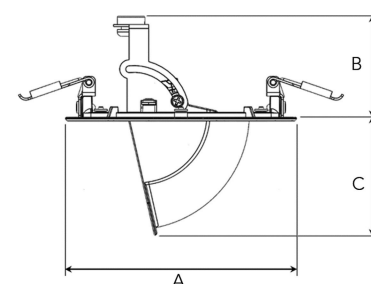

## TECHNICAL SPECIFICATION

Product Code	303-500-20
Colour	Black
Control	On/off
CRI light colour	930 (BBBL)
Delivered lumen output lm	1150
Driver	Stand alone, included
EEL	E
Light distribution	Spot
Lightsource	LED COB
Mains input voltage	220-240 V
Measurements A	118
Measurements B	56
Measurements C	61
Mounting	Recessed
Position	355°/80°
Lifetime	L80 B10, 50.000h
Protection	IP 20, class III
Sawing instructions diameter	108
Start Time	Instant
System power W	11
Unit	mm
Weight	0,2

A= 118mm, B= 56mm, C= 61mm

Spot	Medium	Flood	Wide Flood
15°	27°	36°	56°
m	ø	m	ø
1.0	0.26	1.0	0.47
2.0	0.53	2.0	0.95
3.0	0.79	3.0	1.42
1.0	0.65	1.0	1.06
2.0	1.30	2.0	2.12
3.0	1.95	3.0	3.18

108mm