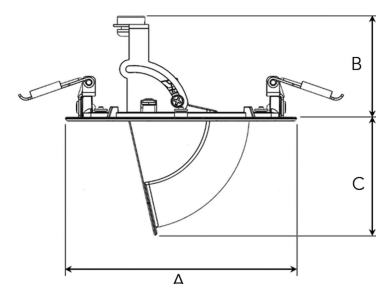

Product Code	303-500-10
Colour	White
Control	On/off
CRI light colour	930 (BBBL)
Delivered lumen output lm	1150
Driver	Stand alone, included
EEL	E
Light distribution	Spot
Lightsource	LED COB
Mains input voltage	220-240 V
Measurements A	118
Measurements B	56
Measurements C	61
Mounting	Recessed
Position	355°/80°
Lifetime	L80 B10, 50.000h
Protection	IP 20, class III
Sawing instructions diameter	108
Start Time	Instant
System power W	11
Unit	mm
Weight	0,2

A= 118mm, B= 56mm, C= 61mm

Spot		Medium		Flood		Wide Flood	
15°		27°		36°		56°	
m	ø	m	ø	m	ø	m	ø
1.0	0.26	1.0	0.47	1.0	0.65	1.0	1.06
2.0	0.53	2.0	0.95	2.0	1.30	2.0	2.12
3.0	0.79	3.0	1.42	3.0	1.95	3.0	3.18

108mm