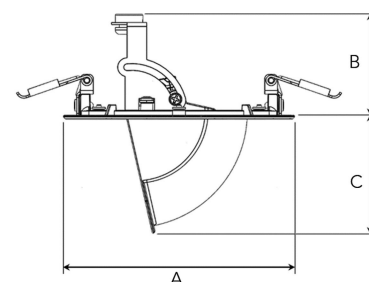

## TECHNICAL SPECIFICATION

Product Code	303-501-10
Colour	White
Control	On/off
CRI light colour	930 (BBBL)
Delivered lumen output lm	1150
Driver	Stand alone, included
EEL	E
Light distribution	Medium
Lightsource	LED COB
Mains input voltage	220-240 V
Measurements A	118
Measurements B	56
Measurements C	61
Mounting	Recessed
Position	355°/80°
Lifetime	L80 B10, 50.000h
Protection	IP 20, class III
Sawing instructions diameter	108
Start Time	Instant
System power W	11
Unit	mm
Weight	0,2

A= 118mm, B= 56mm, C= 61mm

Spot		Medium		Flood		Wide Flood	
15°		27°		36°		56°	
m	ø	m	ø	m	ø	m	ø
1.0	0.26	1.0	0.47	1.0	0.65	1.0	1.06
2.0	0.53	2.0	0.95	2.0	1.30	2.0	2.12
3.0	0.79	3.0	1.42	3.0	1.95	3.0	3.18

108mm