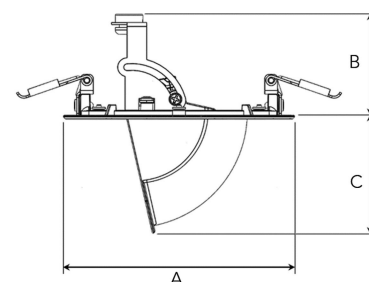

## TECHNICAL SPECIFICATION

Product Code	303-502-30
Colour	Grey
Control	On/off
CRI light colour	930 (BBBL)
Delivered lumen output lm	1150
Driver	Stand alone, included
EEL	E
Light distribution	Flood
Lightsource	LED COB
Mains input voltage	220-240 V
Measurements A	118
Measurements B	56
Measurements C	61
Mounting	Recessed
Position	355°/80°
Lifetime	L80 B10, 50.000h
Protection	IP 20, class III
Sawing instructions diameter	108
Start Time	Instant
System power W	11
Unit	mm
Weight	0,2

A= 118mm, B= 56mm, C= 61mm

Spot	Medium	Flood	Wide Flood	
15°	27°	36°	56°	
m	m	m	m	
o	o	o	o	
1.0	0.26	0.47	0.65	1.06
2.0	0.53	0.95	1.30	2.12
3.0	0.79	1.42	1.95	3.18

108mm