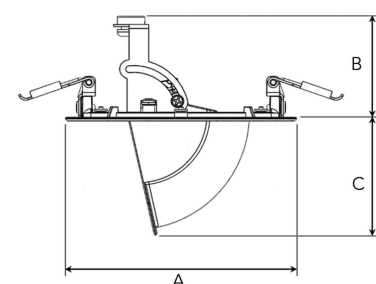

Product Code	303-502-20
Colour	Black
Control	On/off
CRI light colour	930 (BBBL)
Delivered lumen output lm	1150
Driver	Stand alone, included
EEL	E
Light distribution	Flood
Lightsource	LED COB
Mains input voltage	220-240 V
Measurements A	118
Measurements B	56
Measurements C	61
Mounting	Recessed
Position	355°/80°
Lifetime	L80 B10, 50.000h
Protection	IP 20, class III
Sawing instructions diameter	108
Start Time	Instant
System power W	11
Unit	mm
Weight	0,2

A= 118mm, B= 56mm, C= 61mm

Spot		Medium		Flood		Wide Flood	
15°		27°		36°		56°	
m	ø	m	ø	m	ø	m	ø
1.0	0.26	1.0	0.47	1.0	0.65	1.0	1.06
2.0	0.53	2.0	0.95	2.0	1.30	2.0	2.12
3.0	0.79	3.0	1.42	3.0	1.95	3.0	3.18

108mm