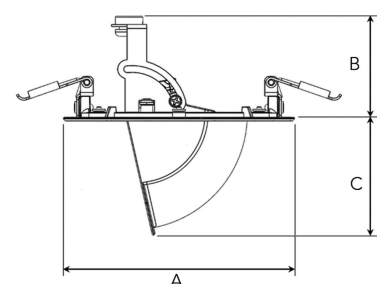

## TECHNICAL SPECIFICATION

Product Code	303-502-10
Colour	White
Control	On/off
CRI light colour	930 (BBBL)
Delivered lumen output lm	1150
Driver	Stand alone, included
EEL	E
Light distribution	Flood
Lightsource	LED COB
Mains input voltage	220-240 V
Measurements A	118
Measurements B	56
Measurements C	61
Mounting	Recessed
Position	355°/80°
Lifetime	L80 B10, 50.000h
Protection	IP 20, class III
Sawing instructions diameter	108
Start Time	Instant
System power W	11
Unit	mm
Weight	0,2

A= 118mm, B= 56mm, C= 61mm

Spot	Medium	Flood	Wide Flood	
15°	27°	36°	56°	
m	m	m	m	
o	o	o	o	
1.0	0.26	0.47	0.65	1.06
2.0	0.53	0.95	1.30	2.12
3.0	0.79	1.42	1.95	3.18

108mm