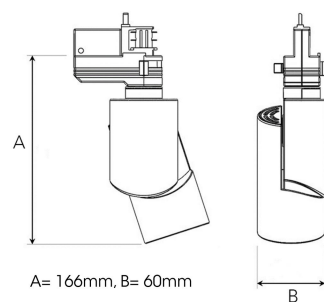

TECHNICAL SPECIFICATION

Product Code	305-503-30
Colour	Grey
Control	On/off
CRI light colour	930 (BBBL)
Delivered lumen output lm	1150
Driver	Built in
EEI	E
Light distribution	Wide flood
Lightsource	LED COB
Mains input voltage	220-240 V
Measurements A	166
Measurements B	60
Mounting	Track
Position	360°/90°
Lifetime	L80 B10, 50.000h
Protection	IP 20, class I
Start Time	Instant
System power W	15
Unit	mm
Weight	0.4