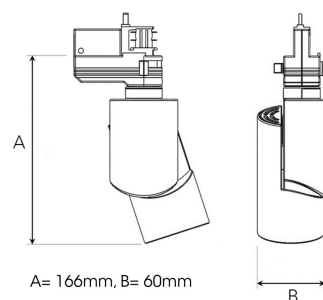

TECHNICAL SPECIFICATION

Product Code	305-503-10
Colour	White
Control	On/off
CRI light colour	930 (BBBL)
Delivered lumen output lm	1150
Driver	Built in
EEL	E
Light distribution	Wide flood
Lightsource	LED COB
Mains input voltage	220-240 V
Measurements A	166
Measurements B	60
Mounting	Track
Position	360°/90°
Lifetime	L80 B10, 50.000h
Protection	IP 20, class I
Start Time	Instant
System power W	15
Unit	mm
Weight	0.4

Spot	Medium	Flood	Wide Flood
15°	27°	36°	56°
m	ø	m	ø
1.0	0.26	1.0	0.47
2.0	0.53	2.0	0.95
3.0	0.79	3.0	1.42
1.0	0.65	1.0	1.06
2.0	1.30	2.0	2.12
3.0	1.95	3.0	3.18