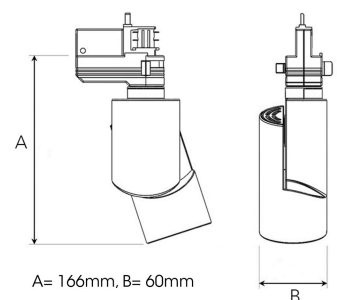

TECHNICAL SPECIFICATION

Product Code	305-502-20
Colour	Black
Control	On/off
CRI light colour	930 (BBBL)
Delivered lumen output lm	1150
Driver	Built in
EEL	E
Light distribution	Flood
Lightsource	LED COB
Mains input voltage	220-240 V
Measurements A	166
Measurements B	60
Mounting	Track
Position	360°/90°
Lifetime	L80 B10, 50.000h
Protection	IP 20, class I
Start Time	Instant
System power W	15
Unit	mm
Weight	0.4