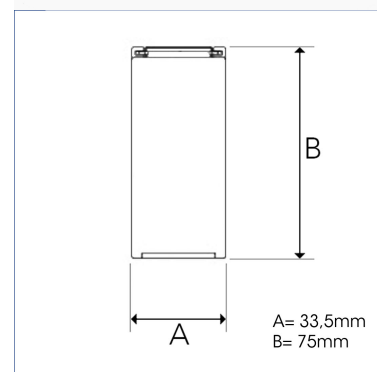

# LINK 2150MM, 830, BLACK

ITAB

- ✓ Smal och estetisk design
- ✓ Finns i olika längder
- ✓ Upphängd, yt- eller skenmonterad

## TECHNICAL SPECIFICATION

Product Code	307-510-20
Colour	Black
Control	On/off
CRI light colour	830
Delivered lumen output lm	4000
Driver	Built in
EEL	A+
Light distribution	Flood
Lightsource	LED Linear
Mains input voltage	220-240 V
Measurements A	33,5
Measurements B	75
Mounting	Linear
Position	Fixed
Lifetime	L80 B10, 50.000h
Protection	IP 20, class I
Start Time	Instant
System power W	37,5
Unit	mm
Weight	3

Link	98° / 85°
m	ø
1.0	2.32
2.0	4.63
3.0	6.95