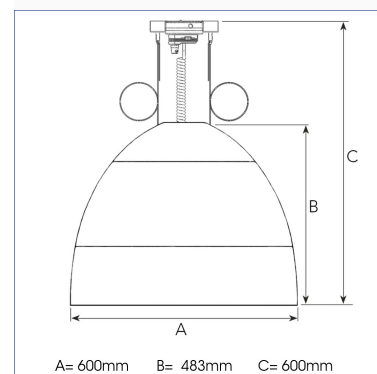

GLOBE MAXI 4000, 930 (BBBL), MEDIUM, BLACK

ITAB

- ✓ Stor, framträdande design
- ✓ Funktionell och dekorativ belysning
- ✓ En i en serie pendlar - finns i olika storlekar och lumenpaket

TECHNICAL SPECIFICATION

Product Code	221-561-20
Colour	Black
Control	On/off
CRI light colour	930 (BBBL)
Delivered lumen output lm	3750
Driver	Built in
EEL	E
Light distribution	Medium
Lightsource	LED COB
Mains input voltage	220-240 V
Measurements A	600
Measurements B	483
Measurements C	600
Mounting	Suspended
Position	Fixed
Lifetime	L80 B10, 50.000h
Protection	IP 20, class I
Start Time	Instant
System power W	38
Unit	mm
Weight	9

Spot	Medium	Flood
17°	23°	38°
m	m	m
1.0	1.0	1.0
2.0	2.0	2.0
3.0	3.0	3.0