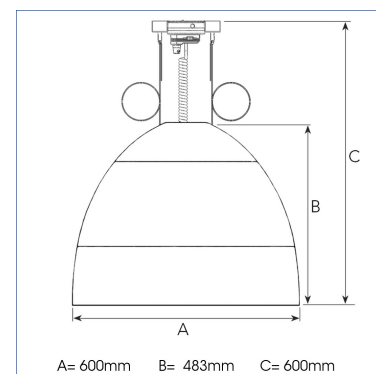

## TECHNICAL SPECIFICATION

Product Code	221-559-20
Colour	Black
Control	On/off
CRI light colour	930 (BBBL)
Delivered lumen output lm	2700
Driver	Built in
EEL	E
Light distribution	Medium
Lightsource	LED COB
Mains input voltage	220-240 V
Measurements A	600
Measurements B	483
Measurements C	600
Mounting	Suspended
Position	Fixed
Lifetime	L80 B10, 50.000h
Protection	IP 20, class I
Start Time	Instant
System power W	25
Unit	mm
Weight	9

Spot	Medium	Flood
17°	23°	38°
m	m	m
1.0	1.0	1.0
2.0	2.0	2.0
3.0	3.0	3.0
0.30	0.41	0.70
0.60	0.83	1.39
0.91	1.24	2.09