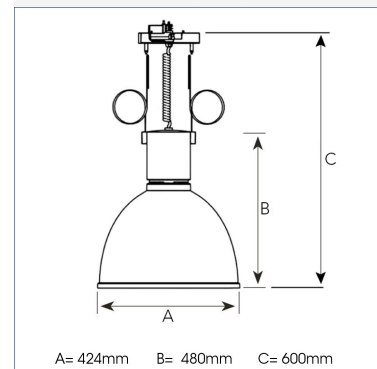

## TECHNICAL SPECIFICATION

Product Code	221-531-20
Colour	Black
Control	On/off
CRI light colour	930 (BBBL)
Delivered lumen output lm	2700
Driver	Built in
EEL	E
Light distribution	Medium
Lightsource	LED COB
Mains input voltage	220-240 V
Measurements A	424
Measurements B	480
Measurements C	600
Mounting	Suspended
Position	Fixed
Lifetime	L80 B10, 50.000h
Protection	IP 20, class I
Start Time	Instant
System power W	25
Unit	mm
Weight	4,43

A= 424mm B= 480mm C= 600mm

Spot	Medium	Flood	
	17°	23°	38°
	m	m	m
	ø	ø	ø
1.0	0.30	0.41	0.70
2.0	0.60	0.83	1.39
3.0	0.91	1.24	2.09