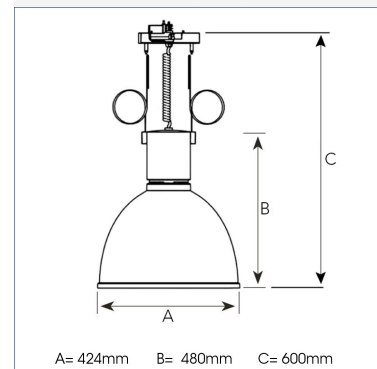

GLOBE 3000, 930 (BBBL), FLOOD, DARK GREY

ITAB

- ✓ Funktionell och dekorativ belysning
- ✓ En i en serie av pendlar – finns i olika storlekar och lumenpaket
- ✓ Montera på 3-fas skena eller i tak

TECHNICAL SPECIFICATION

| | |
|---------------------------|------------------|
| Product Code | 221-532-32 |
| Colour | Dark Grey |
| Control | On/off |
| CRI light colour | 930 (BBBL) |
| Delivered lumen output lm | 2700 |
| Driver | Built in |
| EEL | E |
| Light distribution | Flood |
| Lightsource | LED COB |
| Mains input voltage | 220-240 V |
| Measurements A | 424 |
| Measurements B | 480 |
| Measurements C | 600 |
| Mounting | Suspended |
| Position | Fixed |
| Lifetime | L80 B10, 50.000h |
| Protection | IP 20, class I |
| Start Time | Instant |
| System power W | 25 |
| Unit | mm |
| Weight | 4,43 |

A= 424mm B= 480mm C= 600mm

| Spot | | Medium | | Flood | |
|------|------|--------|------|-------|------|
| 17° | | 23° | | 38° | |
| m | ø | m | ø | m | ø |
| 1.0 | 0.30 | 1.0 | 0.41 | 1.0 | 0.70 |
| 2.0 | 0.60 | 2.0 | 0.83 | 2.0 | 1.39 |
| 3.0 | 0.91 | 3.0 | 1.24 | 3.0 | 2.09 |