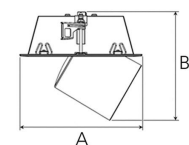

## TECHNICAL SPECIFICATION

Product Code	306-565-10
Colour	White
Control	On/off
CRI light colour	930 (BBBL)
Delivered lumen output lm	3 x 1266
Driver	Stand alone, included
EEL	E
Light distribution	Spot-Wide Flood-Medium
Lightsource	LED COB
Mains input voltage	220-240V
Measurements A	202
Measurements B	179
Measurements C	523
Measurements D	70
Mounting	Recessed
Position	360°/60°
Lifetime	L80 B10 50.000h
Protection	IP 20, class III
Sawing instructions unit	mm
Sawing instructions x	177
Sawing instructions y	512
Start Time	Instant
System power W	3 x 9,3
Unit	mm
Weight	2,8

A= 202mm  
B= 179mm  
C= 523mm  
D= 70mm

Spot	Medium	Flood	Wide Flood
14°	27°	38°	56°
m	ø	m	ø
1.0	0.25	1.0	0.48
2.0	0.49	2.0	0.95
3.0	0.74	3.0	1.43
1.0	0.69	1.0	1.07
2.0	1.39	2.0	2.14
3.0	2.08	3.0	3.22

177 x 512mm