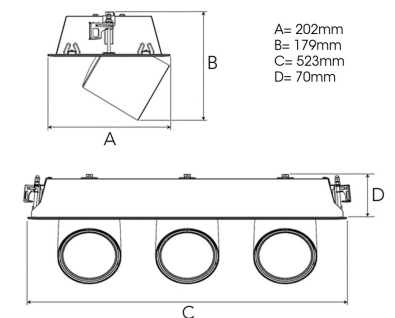

## TECHNICAL SPECIFICATION

|                           |                        |
|---------------------------|------------------------|
| Product Code              | 306-564-10             |
| Colour                    | White                  |
| Control                   | On/off                 |
| CRI light colour          | 930 (BBBL)             |
| Delivered lumen output lm | 3 x 2841               |
| Driver                    | Stand alone, included  |
| EEl                       | E                      |
| Light distribution        | Spot-Wide Flood-Medium |
| Lightsource               | LED COB                |
| Mains input voltage       | 220-240V               |
| Measurements A            | 202                    |
| Measurements B            | 179                    |
| Measurements C            | 523                    |
| Measurements D            | 70                     |
| Mounting                  | Recessed               |
| Position                  | 360°/60°               |
| Lifetime                  | L80 B10 50.000h        |
| Protection                | IP 20, class III       |
| Sawing instructions unit  | mm                     |
| Sawing instructions x     | 177                    |
| Sawing instructions y     | 512                    |
| Start Time                | Instant                |
| System power W            | 3 x 21,6               |
| Unit                      | mm                     |
| Weight                    | 2,8                    |

A= 202mm  
B= 179mm  
C= 523mm  
D= 70mm

| Spot | Medium | Flood | Wide Flood |
|------|--------|-------|------------|
| 14°  | 27°    | 38°   | 56°        |
| m    | ø      | m     | ø          |
| 1.0  | 0.25   | 1.0   | 0.48       |
| 2.0  | 0.49   | 2.0   | 0.95       |
| 3.0  | 0.74   | 3.0   | 1.43       |
| 1.0  | 0.69   | 1.0   | 1.07       |
| 2.0  | 1.39   | 2.0   | 2.14       |
| 3.0  | 2.08   | 3.0   | 3.22       |

177 x 512mm