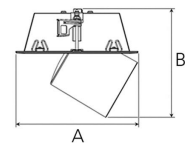

TECHNICAL SPECIFICATION

Product Code	306-573-20
Colour	Black
Control	On/off
CRI light colour	930 (BBBL)
Delivered lumen output lm	3 x 3766
Driver	Stand alone, included
EEI	E
Light distribution	Wide flood
Lightsource	LED COB
Mains input voltage	220-240 V
Measurements A	202
Measurements B	179
Measurements C	523
Measurements D	70
Mounting	Recessed
Position	360°/60°
Lifetime	L80 B10, 50.000h
Protection	IP 20, class III
Sawing instructions x	177
Sawing instructions y	512
Start Time	Instant
System power W	3 x 30,1
Unit	mm
Weight	2,8

A= 202mm
B= 179mm
C= 523mm
D= 70mm

Spot	Medium	Flood	Wide Flood
14°	27°	38°	56°
m	m	m	m
1.0	1.0	1.0	1.0
2.0	2.0	2.0	2.0
3.0	3.0	3.0	3.0
0.25	0.48	0.69	1.07
0.49	0.95	1.39	2.14
0.74	1.43	2.08	3.22

177 x 512mm